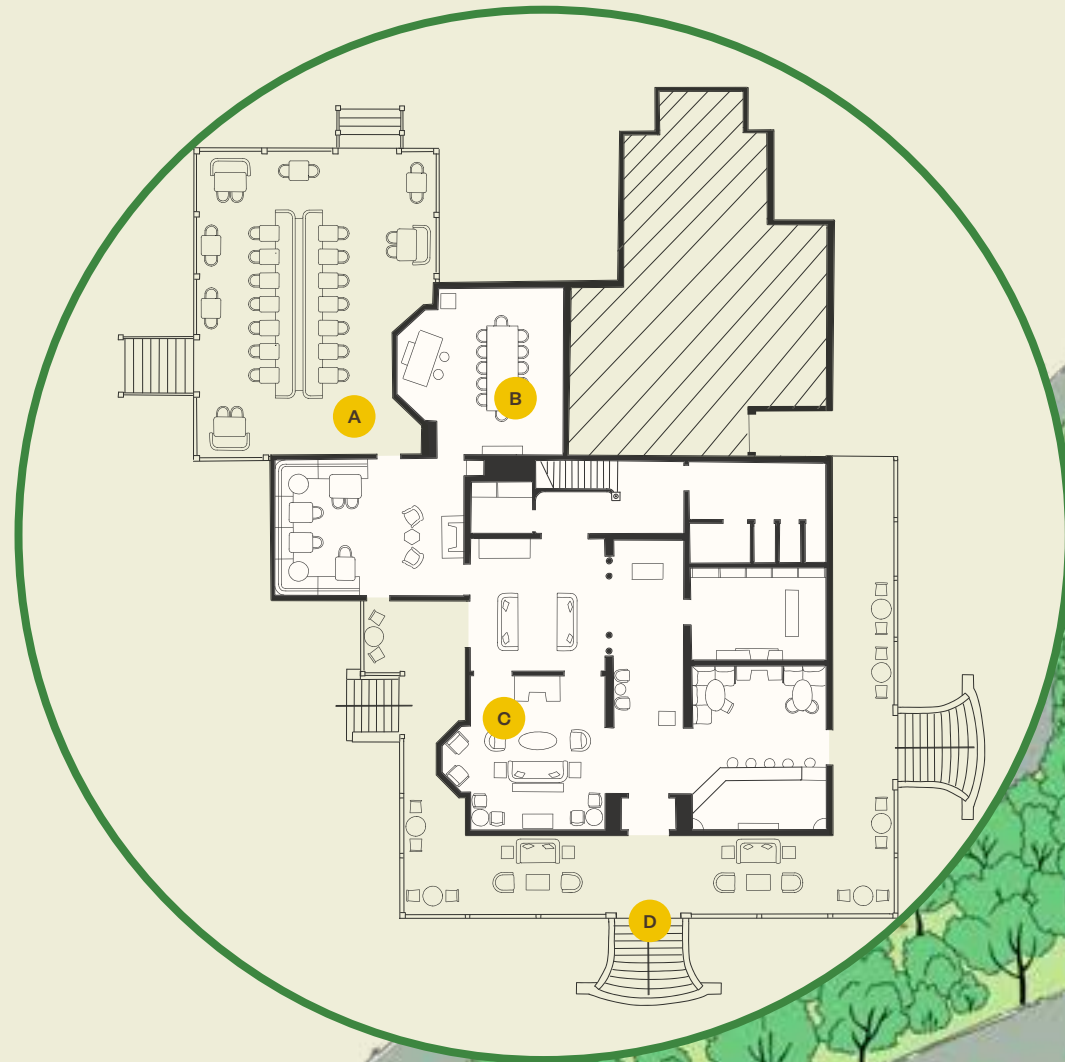

The Mansion

THE
MADRONA
Est. 1881
HEALDSBURG
California

| MENSION VENUES / Perfect for... | | SEATED CAP. | RECEPTION CAP. |
|---------------------------------|---|-------------|----------------|
| A | PALM TERRACE <i>Large receptions</i> | 80 | 120 |
| B | DRAWING ROOM <i>Intimate dinner parties, salon-style meetings</i> | 20 | 30 |
| C | FRONT PARLOR <i>Small meetings</i> | 12 | 20 |
| D | FRONT PORCH <i>Cocktails and mingling with a view</i> | - | 50 |
| E | PALM TERRACE AND EAST LAWN <i>Large receptions and dining</i> | 150 | 150 |

| OUTDOOR VENUES / Perfect for... | | SEATED CAP. | RECEPTION CAP. |
|---------------------------------|---|-------------|----------------|
| 1 | SOUTH LAWN <i>Large ceremonies</i> | - | 150 |
| 2 | VALLEY OAK DECK <i>Dinner, dancing, and cocktails</i> | 60 | 100 |
| 3 | OVAL TERRACE <i>Cocktails and mingling</i> | 32 | 60 |
| 4 | POOL DECK <i>Cocktail parties</i> | - | 40 |
| 5 | GARDEN LANE <i>Large scale outdoor dining</i> | 40 | 60 |
| 6 | THE TENT <i>Unique al fresco dining</i> | 16 | 25 |
| 7 | ORANGE GROVE <i>Small ceremonies and dining experiences</i> | 40 | 60 |